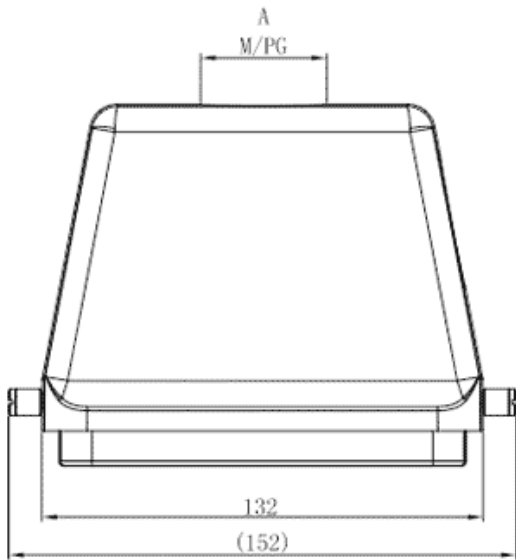

Product Type: Heavy-duty Connector Housing

Product Name: S48B-TE-2B-PG36

Product Description: S48B Hoods, top entry, 2 bolts, PG36 thread

Product Size

Parameters

☞ SUPU ID	S48B-TE-2B-PG36
☞ Protection Level	IP65
☞ Operating temperature range	-40°C~+125°C
☞ Color	Grey

☞ Thread type	PG36
☞ Category	Housing
☞ Mechanical endurance	≥500

Technical data

☞ Sealing material	NBR
☞ Housing Material	Die-Cast Aluminum

Commercial data

☞ Order No	S48B-TE-2B-PG36
☞ Packing unit	PCS
☞ Minimum order quantity	1