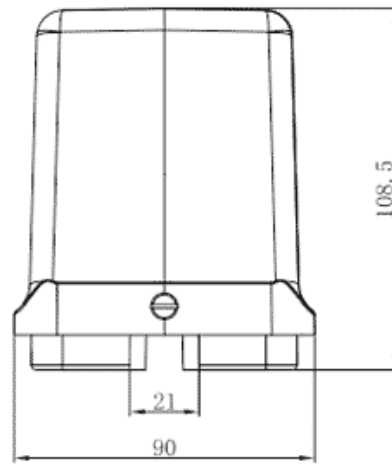

Product Type: Heavy-duty Connector Housing

Product Name: S48B-TE-2B-PG36

Product Description: S48B Hoods, top entry, 2 bolts, PG36 thread

Product Size

Parameters

☞ SUPU ID	S48B-TE-2B-PG36
☞ Protection Level	IP65
☞ Operating temperature range	-40°C~+125°C
☞ Color	Grey

☞ Thread type	PG36
☞ Category	Housing
☞ Mechanical endurance	≥500

Technical data

☞ Sealing material	NBR
☞ Housing Material	Die-Cast Aluminum

Commercial data

☞ Order No	S48B-TE-2B-PG36
☞ Packing unit	PCS
☞ Minimum order quantity	1