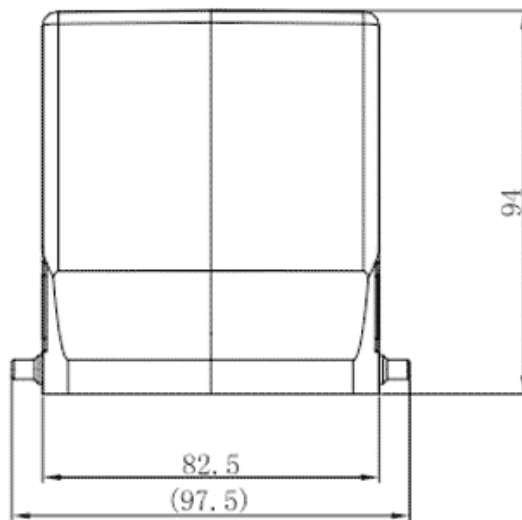

Product Type: Heavy-duty Connector Housing

Product Name: S32B-SE-4B-M32

Product Description: S32B Hoods, side entry, 4 bolts, M32 thread

Product Size

Parameters

☞ SUPU ID	S32B-SE-4B-M32
☞ Protection Level	IP65
☞ Operating temperature range	-40°C~+125°C
☞ Color	Grey

☞ Thread type	M32
☞ Category	Housing
☞ Mechanical endurance	≥500

Technical data

☞ Sealing material	NBR
☞ Housing Material	Die-Cast Aluminum

Commercial data

☞ Order No	S32B-SE-4B-M32
☞ Packing unit	PCS
☞ Minimum order quantity	1