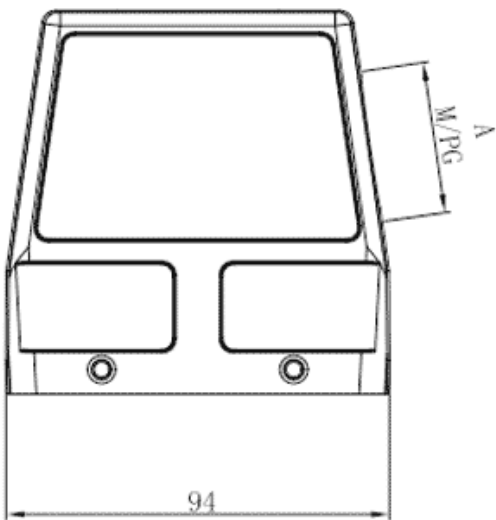

Product Type: Heavy-duty Connector Housing

Product Name: S32B-SE-4B-M32

Product Description: S32B Hoods, side entry, 4 bolts, M32 thread

Product Size

Parameters

☞ SUPU ID	S32B-SE-4B-M32
☞ Protection Level	IP65
☞ Operating temperature range	-40°C~+125°C
☞ Color	Grey

☞ Thread type	M32
☞ Category	Housing
☞ Mechanical endurance	≥500

Technical data

☞ Sealing material	NBR
☞ Housing Material	Die-Cast Aluminum

Commercial data

☞ Order No	S32B-SE-4B-M32
☞ Packing unit	PCS
☞ Minimum order quantity	1