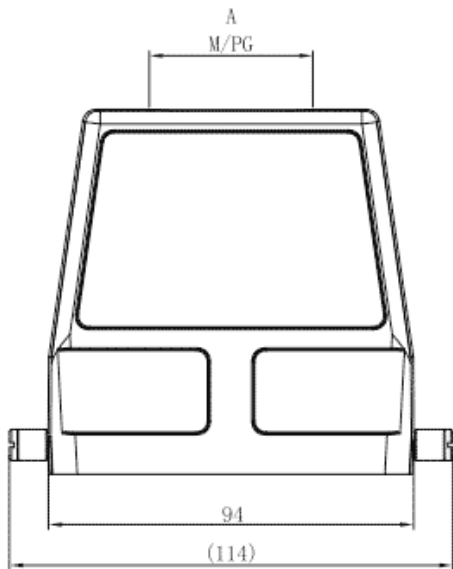

Product Type: Heavy-duty Connector Housing

Product Name: S32B-TE-2B-M40

Product Description: S32B Hoods, top entry, 2 bolts, M40 thread

## Product Size