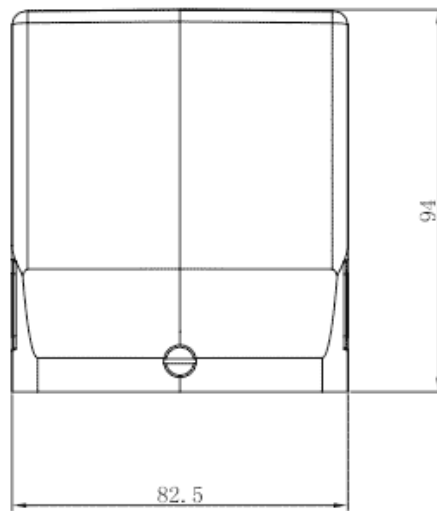

Product Type: Heavy-duty Connector Housing

Product Name: S32B-SE-2B-  
PG42

Product Description: S32B Hoods, side entry, 2 bolts, PG42 thread

Product Size

Parameters

☞ SUPU ID	S32B-SE-2B-PG42
☞ Protection Level	IP65
☞ Operating temperature range	-40°C~+125°C
☞ Color	Grey