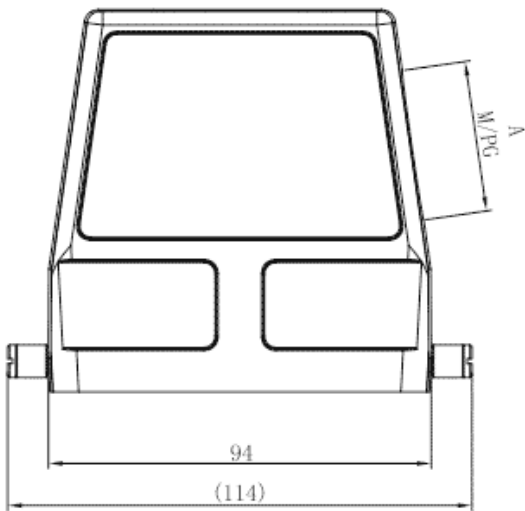

Product Type: Heavy-duty Connector Housing

Product Name: S32B-SE-2B-  
PG42

Product Description: S32B Hoods, side entry, 2 bolts, PG42 thread

Product Size

Parameters

☞ SUPU ID	S32B-SE-2B-PG42
☞ Protection Level	IP65
☞ Operating temperature range	-40°C~+125°C
☞ Color	Grey