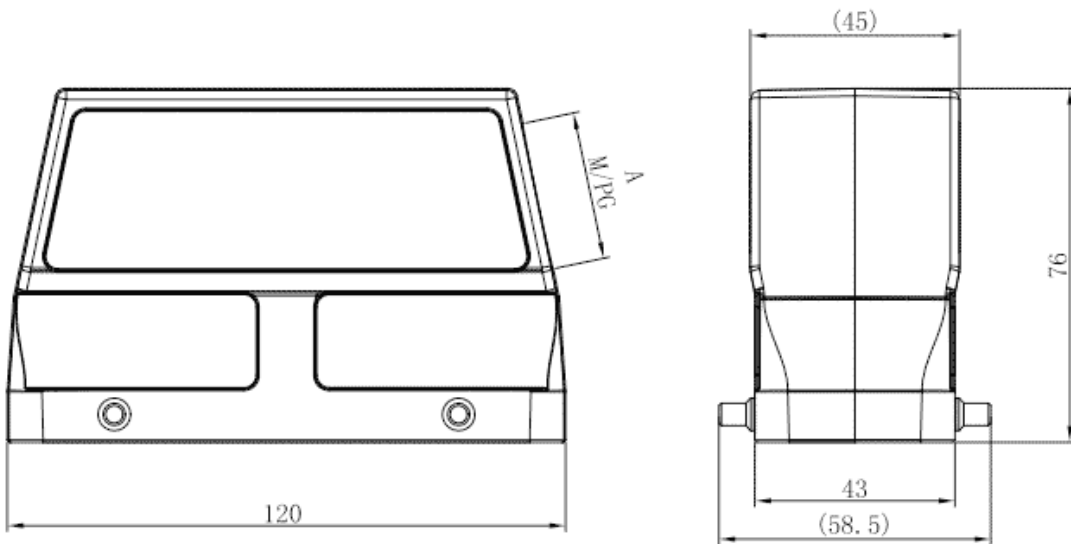

Product Type: Heavy-duty Connector Housing

Product Name: S24B-SEH-4B-PG21

Product Description: S24B Hoods, side entry, high construction, 4 bolts, PG21 thread

**Product Size**

**Parameters**

⌘ SUPU ID	S24B-SEH-4B-PG21
⌘ Protection Level	IP65
⌘ Operating temperature range	-40°C~+125°C
⌘ Color	Grey