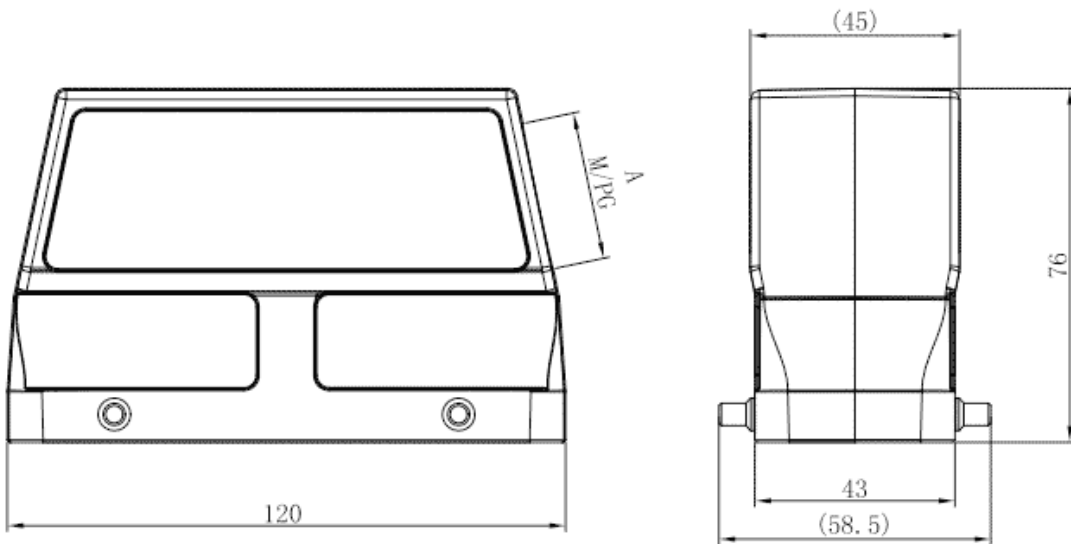

Product Type: Heavy-duty Connector Housing

Product Name: S24B-SEH-4B-M25

Product Description: S24B Hoods, side entry, high construction, 4 bolts, M25 thread

Product Size

Parameters

⌘ SUPU ID	S24B-SEH-4B-M25
⌘ Protection Level	IP65
⌘ Operating temperature range	-40°C~+125°C
⌘ Color	Grey

☞ Thread type	M25
☞ Category	Housing
☞ Mechanical endurance	≥500

Technical data

☞ Sealing material	NBR
☞ Housing Material	Die-Cast Aluminum

Commercial data

☞ Order No	S24B-SEH-4B-M25
☞ Packing unit	PCS
☞ Minimum order quantity	1