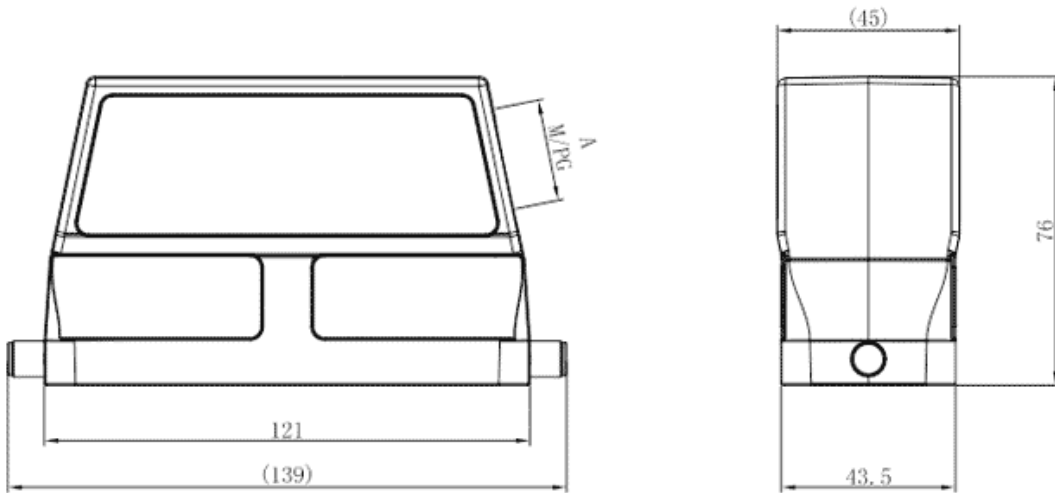

Product Type: Heavy-duty Connector Housing

Product Name: S24B-SEH-2B-M32

Product Description: S24B Hoods, side entry, high construction, 2 bolts, M32 thread

Product Size

Parameters

⌘ SUPU ID	S24B-SEH-2B-M32
⌘ Protection Level	IP65
⌘ Operating temperature range	-40°C~+125°C
⌘ Color	Grey

☞ Thread type	M32
☞ Category	Housing
☞ Mechanical endurance	≥500

Technical data

☞ Sealing material	NBR
☞ Housing Material	Die-Cast Aluminum

Commercial data

☞ Order No	S24B-SEH-2B-M32
☞ Packing unit	PCS
☞ Minimum order quantity	1