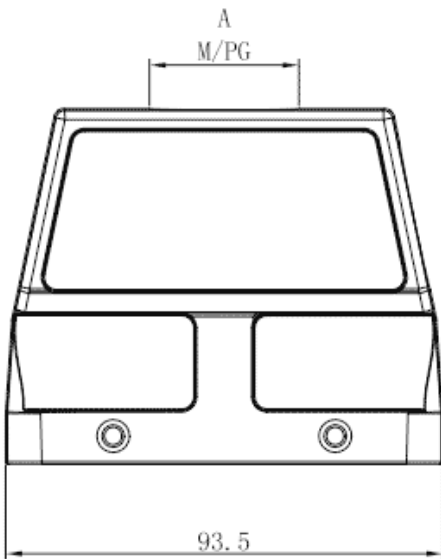

Product Type: Heavy-duty Connector Housing

Product Name: S16B-TEH-4B-M32

Product Description: S16B Hoods, top entry, high construction, 4 bolts, M32 thread

## Product Size