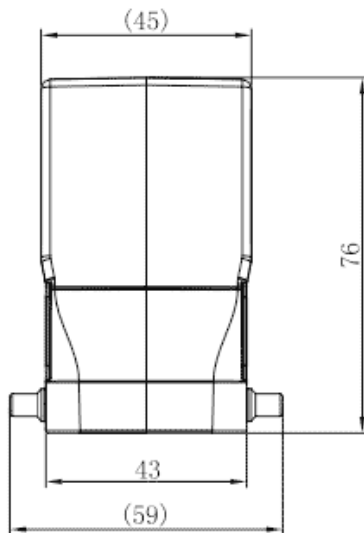

Product Type: Heavy-duty Connector Housing

Product Name: S16B-TEH-4B-M32

Product Description: S16B Hoods, top entry, high construction, 4 bolts, M32 thread

## Product Size