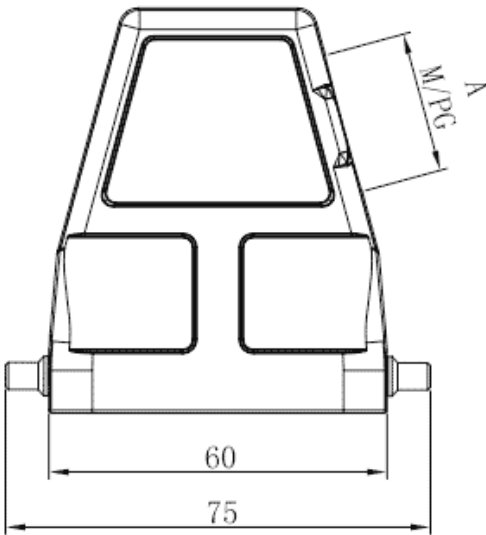

Product Type: Heavy-duty Connector Housing

Product Name: S6B-SEH-2B-PG29

Product Description: S6B Hoods, side entry, high construction, 2 bolts, PG29 thread

## Product Size

## Parameters

☞ SUPU ID	S6B-SEH-2B-PG29
☞ Protection Level	IP65
☞ Operating temperature range	-40°C~+125°C
☞ Color	Grey

☞ Thread type	PG29
☞ Category	Housing
☞ Mechanical endurance	≥500