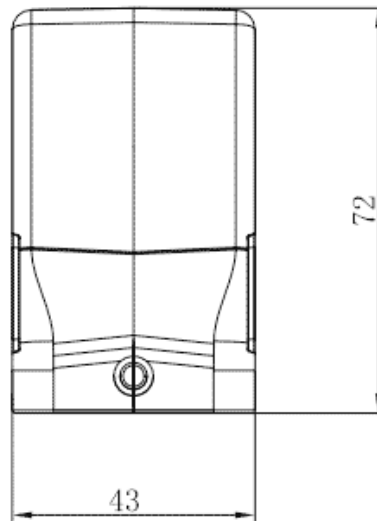

Product Type: Heavy-duty Connector Housing

Product Name: S6B-SEH-2B-PG29

Product Description: S6B Hoods, side entry, high construction, 2 bolts, PG29 thread

## Product Size