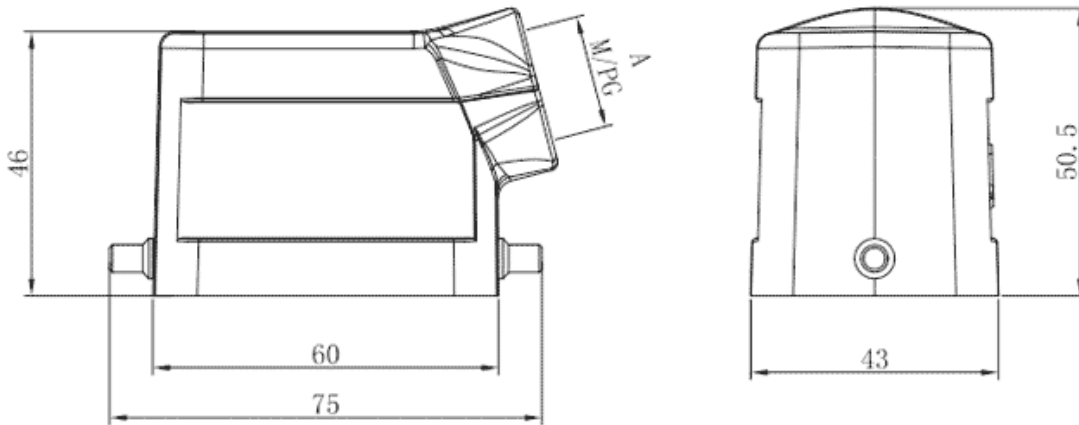

Product Type: Heavy-duty Connector Housing

Product Name: S6B-SE-2B-M20

Product Description: S6B Hoods, side entry, 2 bolts, M20 thread

## Product Size

## Parameters

☞ SUPU ID	S6B-SE-2B-M20
☞ Protection Level	IP65
☞ Operating temperature range	-40°C~+125°C
☞ Color	Grey

☞ Thread type	M20
☞ Category	Housing
☞ Mechanical endurance	≥500