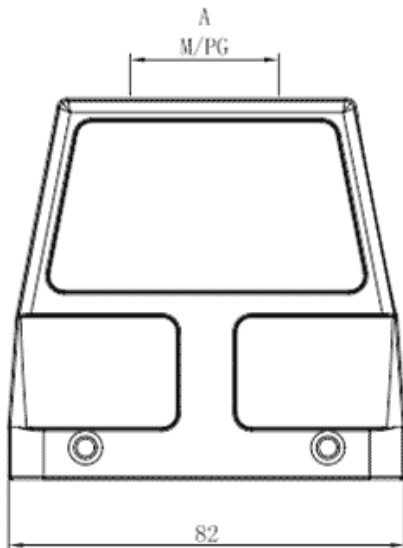

Product Type: Heavy-duty Connector Housing

Product Name: S32A-TEH-4B-PG29

Product Description: S32A Hoods, top entry, high construction, 4 bolts, PG29 thread

Product Size

Parameters

⌘ SUPU ID	S32A-TEH-4B-PG29
⌘ Protection Level	IP65
⌘ Operating temperature range	-40°C~+125°C
⌘ Color	Grey

☞ Thread type	PG29
☞ Category	Housing
☞ Mechanical endurance	≥500

Technical data

☞ Sealing material	NBR
☞ Housing Material	Die-Cast Aluminum

Commercial data

☞ Order No	S32A-TEH-4B-PG29
☞ Packing unit	PCS
☞ Minimum order quantity	1