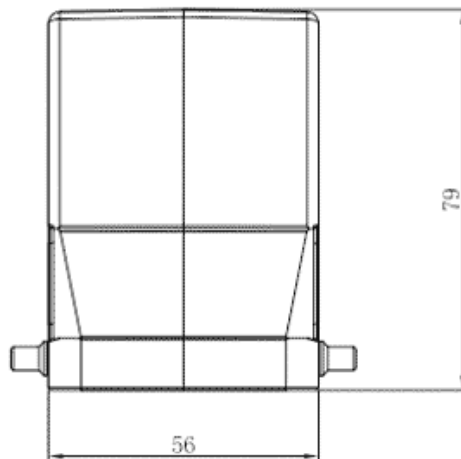

Product Type: Heavy-duty Connector Housing

Product Name: S32A-TEH-4B-PG29

Product Description: S32A Hoods, top entry, high construction, 4 bolts, PG29 thread

Product Size

Parameters

⌘ SUPU ID	S32A-TEH-4B-PG29
⌘ Protection Level	IP65
⌘ Operating temperature range	-40°C~+125°C
⌘ Color	Grey

☞ Thread type	PG29
☞ Category	Housing
☞ Mechanical endurance	≥500

Technical data

☞ Sealing material	NBR
☞ Housing Material	Die-Cast Aluminum

Commercial data

☞ Order No	S32A-TEH-4B-PG29
☞ Packing unit	PCS
☞ Minimum order quantity	1