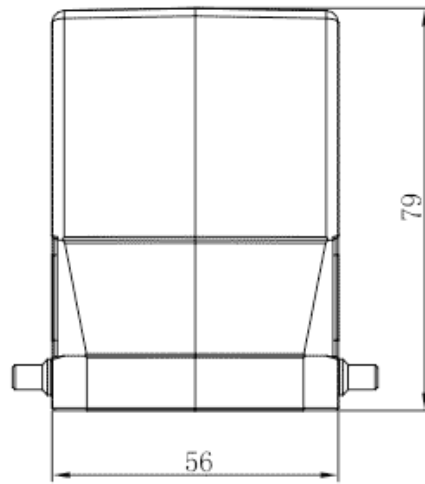

Product Type: Heavy-duty Connector Housing

Product Name: S32A-SEH-4B-PG29

Product Description: S32A Hoods, side entry, high construction, 4 bolts, PG29 thread

Product Size

Parameters

☞ SUPU ID	S32A-SEH-4B-PG29
☞ Protection Level	IP65
☞ Operating temperature range	-40°C~+125°C
☞ Color	Grey

☞ Thread type	PG29
☞ Category	Housing
☞ Mechanical endurance	≥500

Technical data

☞ Sealing material	NBR
☞ Housing Material	Die-Cast Aluminum

Commercial data

☞ Order No	S32A-SEH-4B-PG29
☞ Packing unit	PCS
☞ Minimum order quantity	1