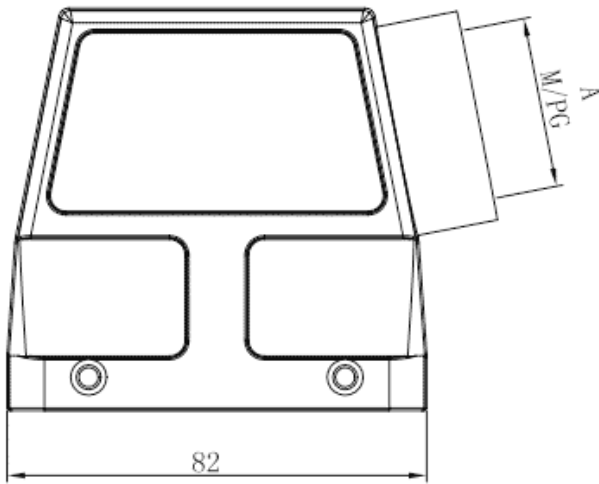

Product Type: Heavy-duty Connector Housing

Product Name: S32A-SEH-4B-PG29

Product Description: S32A Hoods, side entry, high construction, 4 bolts, PG29 thread

Product Size

Parameters

☞ SUPU ID	S32A-SEH-4B-PG29
☞ Protection Level	IP65
☞ Operating temperature range	-40°C~+125°C
☞ Color	Grey

☞ Thread type	PG29
☞ Category	Housing
☞ Mechanical endurance	≥500

Technical data

☞ Sealing material	NBR
☞ Housing Material	Die-Cast Aluminum

Commercial data

☞ Order No	S32A-SEH-4B-PG29
☞ Packing unit	PCS
☞ Minimum order quantity	1