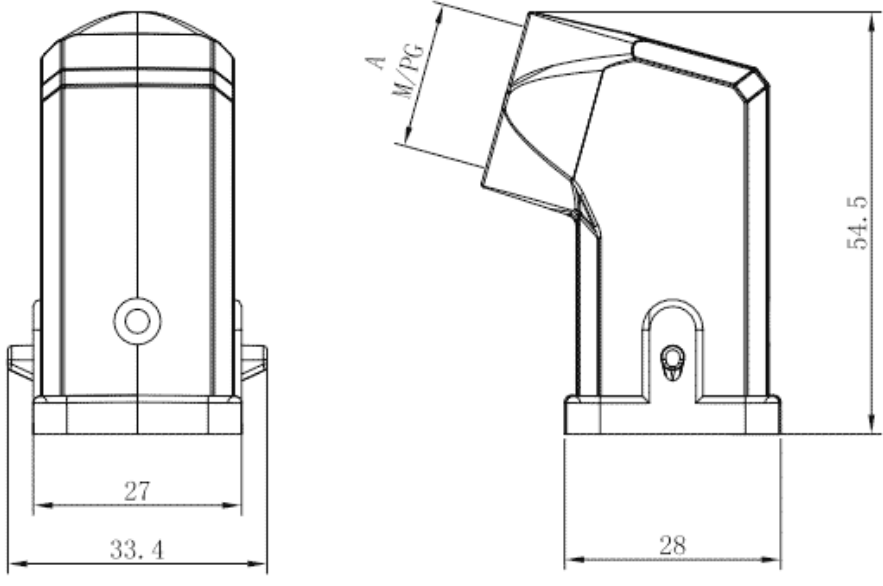

Product Type: Heavy-duty Connector Housing

Product Name: S3A-SE-2B-PG13.5

Product Description: S3A Hoods, side entry, 2 bolts, PG13.5 thread

**Product Size**

**Parameters**

☞ SUPU ID	S3A-SE-2B-PG13.5
☞ Protection Level	IP65
☞ Operating temperature range	-40°C~+125°C
☞ Color	Grey