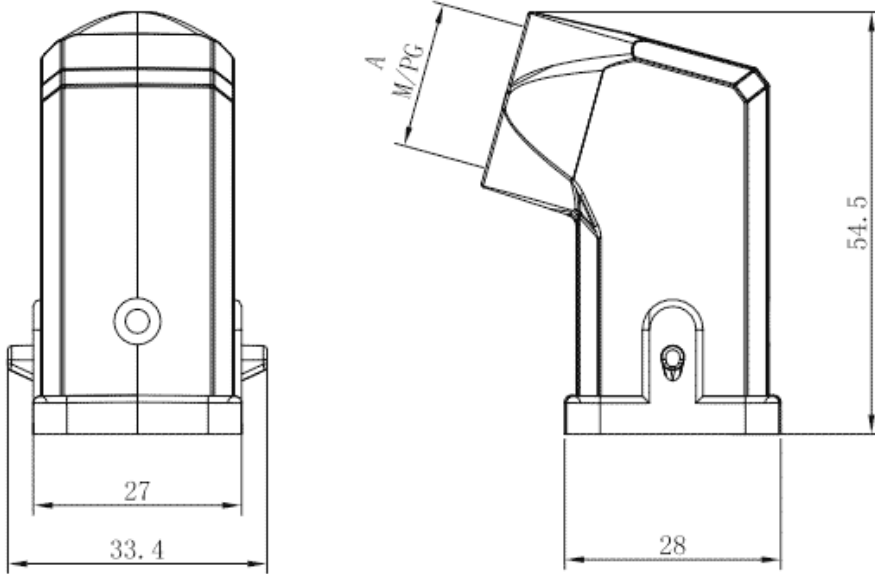

Product Type: Heavy-duty Connector Housing

Product Name:S3A-SE-2B-M20

Product Description: S3A Hoods,side entry,2 bolts,M20 thread

Product Size

Parameters

☞ SUPU ID	S3A-SE-2B-M20
☞ Protection Level	IP65
☞ Operating temperature range	-40°C~+125°C
☞ Color	Grey

☞ Thread type	M20
☞ Category	Housing
☞ Mechanical endurance	≥500

Technical data

☞ Sealing material	NBR
☞ Housing Material	Die-Cast Zinc

Commercial data

☞ Order No	S3A-SE-2B-M20
☞ Packing unit	PCS
☞ Minimum order quantity	1