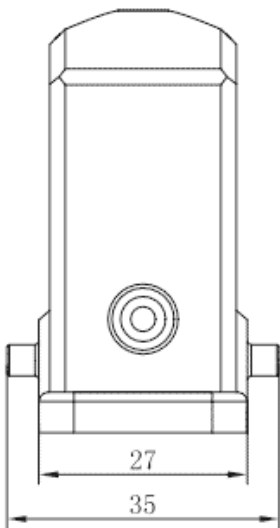

Product Type: Heavy-duty Connector Housing

Product Name: S3A.P-SE-2B-M20

Product Description: S3A.P Hoods, side entry, 2 bolts, M20 thread

Product Size

Parameters

☞ SUPU ID	S3A.P-SE-2B-M20
☞ Protection Level	IP65
☞ Operating temperature range	-40°C~+125°C
☞ Color	Grey

☞ Thread type	M20
☞ Category	Housing
☞ Mechanical endurance	≥500

Technical data

☞ Sealing material	NBR
☞ Housing Material	PC

Commercial data

☞ Order No	S3A.P-SE-2B-M20
☞ Packing unit	PCS
☞ Minimum order quantity	1