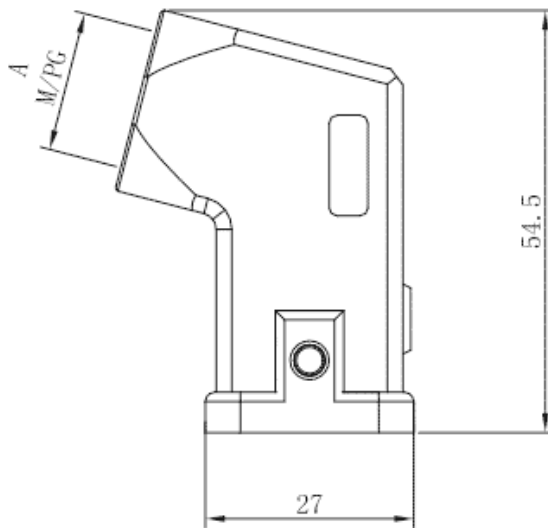

Product Type: Heavy-duty Connector Housing

Product Name: S3A.P-SE-2B-M20

Product Description: S3A.P Hoods, side entry, 2 bolts, M20 thread

Product Size

Parameters

☞ SUPU ID	S3A.P-SE-2B-M20
☞ Protection Level	IP65
☞ Operating temperature range	-40°C~+125°C
☞ Color	Grey

☞ Thread type	M20
☞ Category	Housing
☞ Mechanical endurance	≥500

Technical data

☞ Sealing material	NBR
☞ Housing Material	PC

Commercial data

☞ Order No	S3A.P-SE-2B-M20
☞ Packing unit	PCS
☞ Minimum order quantity	1