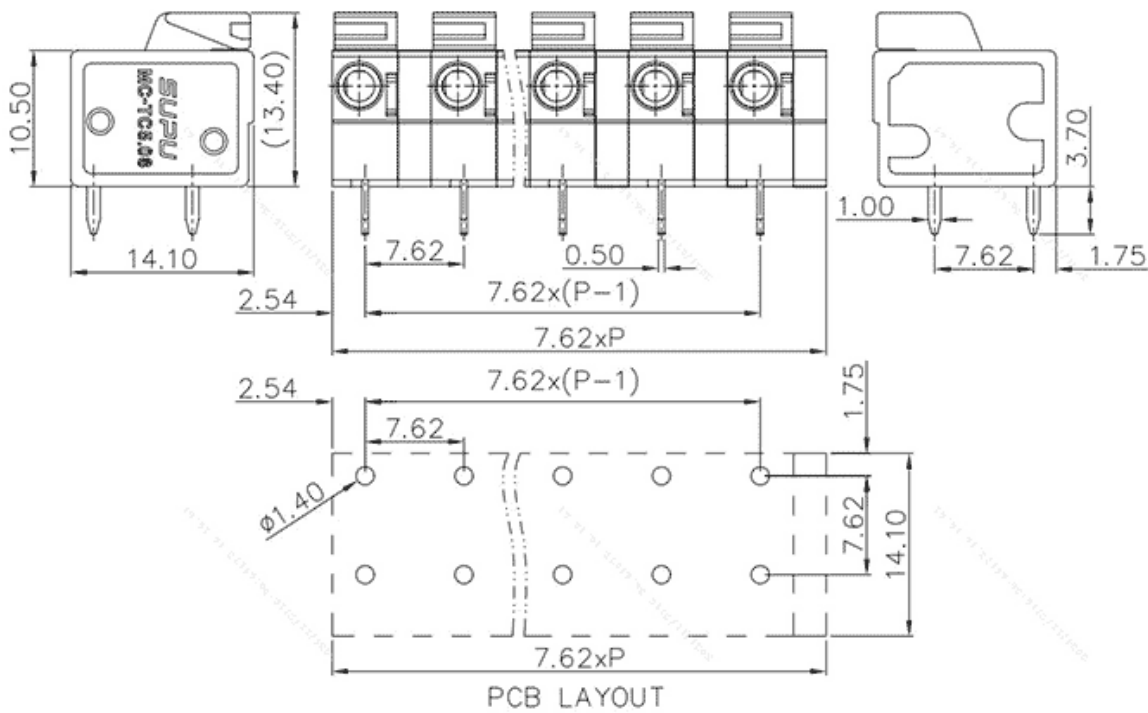

Product Type: Fixed terminal

Product Name: MC-TC7.62H22P-N-0001

Product Description: Pitch:7.62mm Rated Voltage : 630V Rated Current:15A Connection method : Push in connection colour : customizable

Product Size