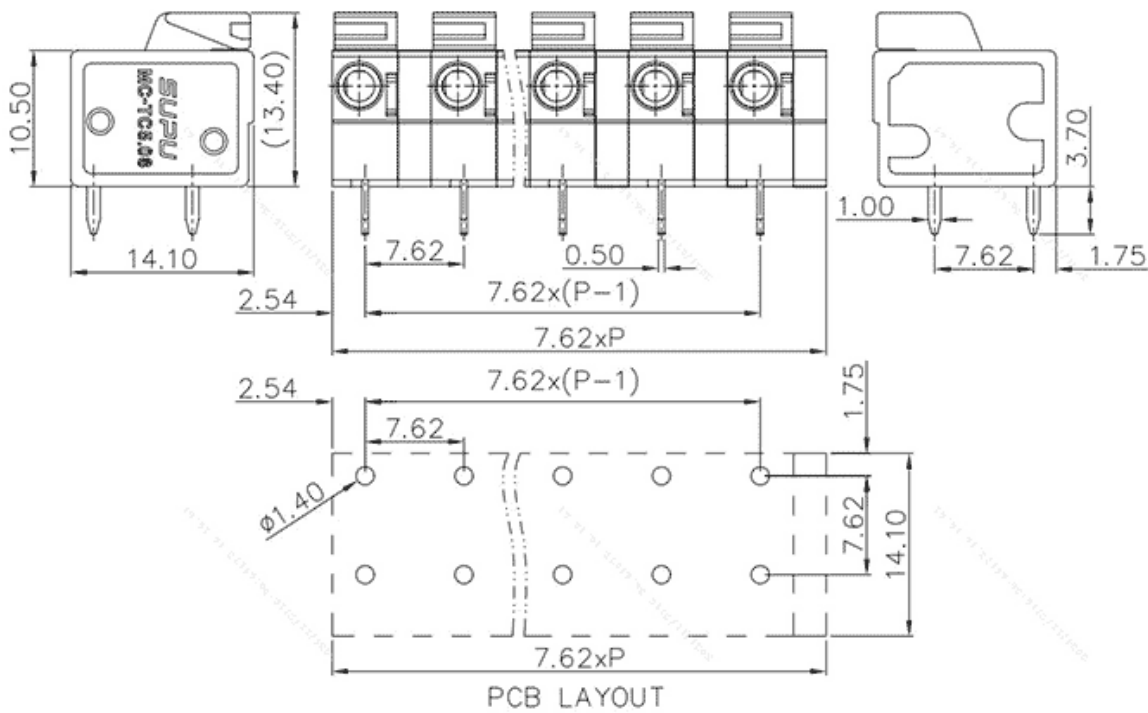

Product Type: Fixed terminal

Product Name: MC-TC7.62H21P-N-0001

Product Description: Pitch:7.62mm Rated Voltage : 630V Rated Current:15A Connection method : Push in connection colour : customizable

Product Size