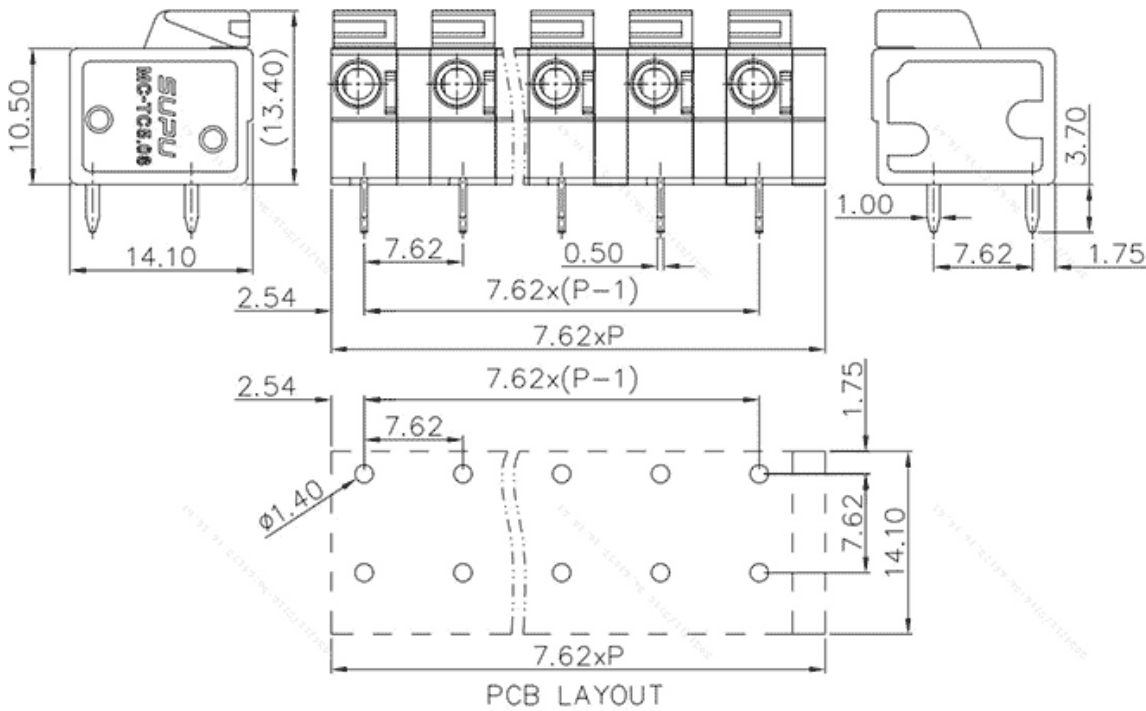

Product Type: Fixed terminal

Product Name: MC-TC7.62H15P-N-0001

Product Description: Pitch:7.62mm Rated Voltage : 630V Rated Current:15A Connection method : Push in connection colour : customizable

Product Size