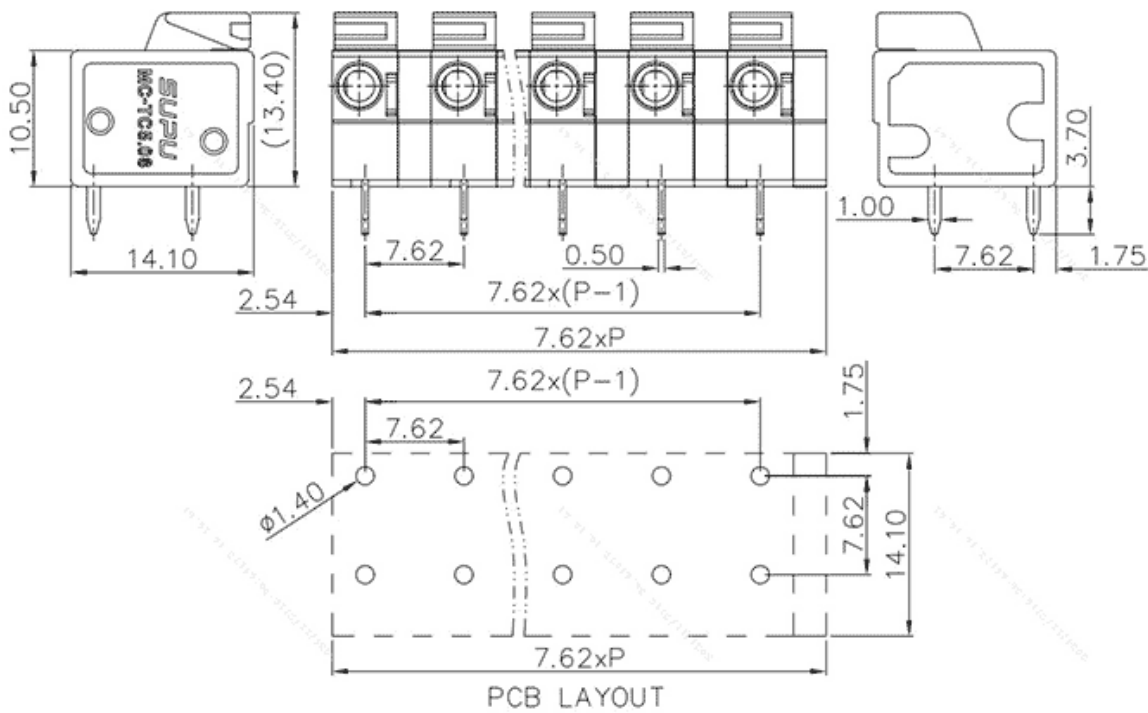

Product Type: Fixed terminal

Product Name: MC-TC7.62H11P-N-0001

Product Description: Pitch:7.62mm Rated Voltage : 630V Rated Current:15A Connection method : Push in connection colour : customizable

Product Size