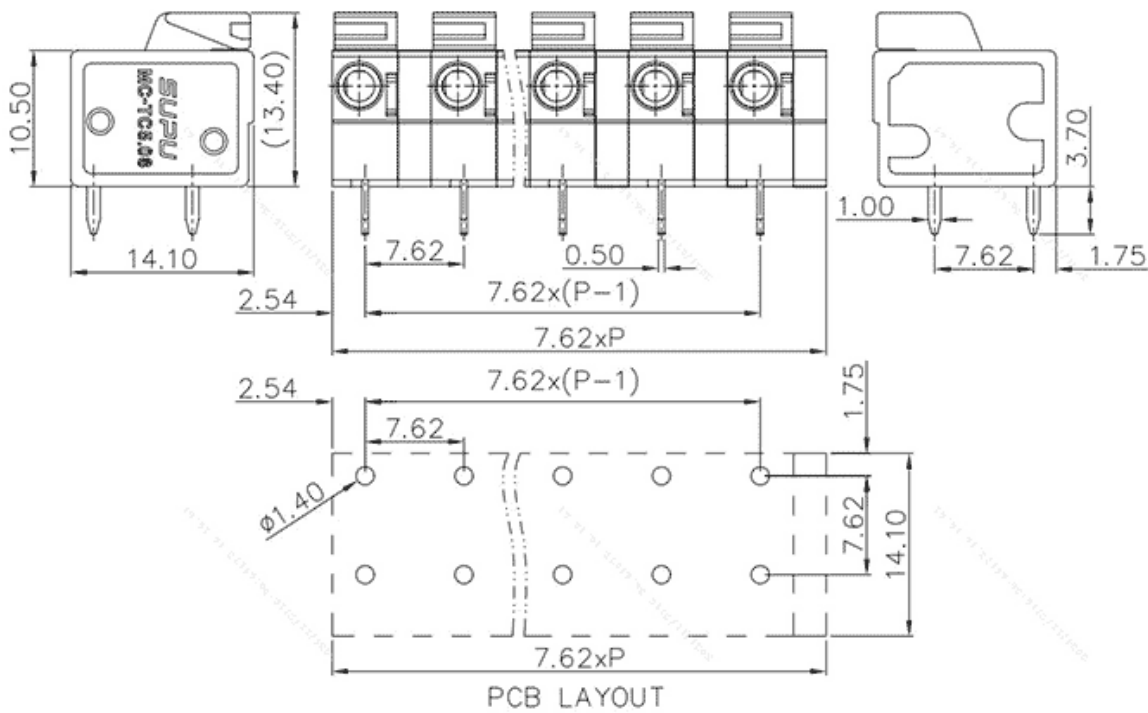

Product Type: Fixed terminal

Product Name:MC-TC7.62H09P-
N-0001

Product Description: Pitch:7.62mm Rated
Voltage : 630V Rated Current:15A Connection
method : Push in connection
colour : customizable

Product Size