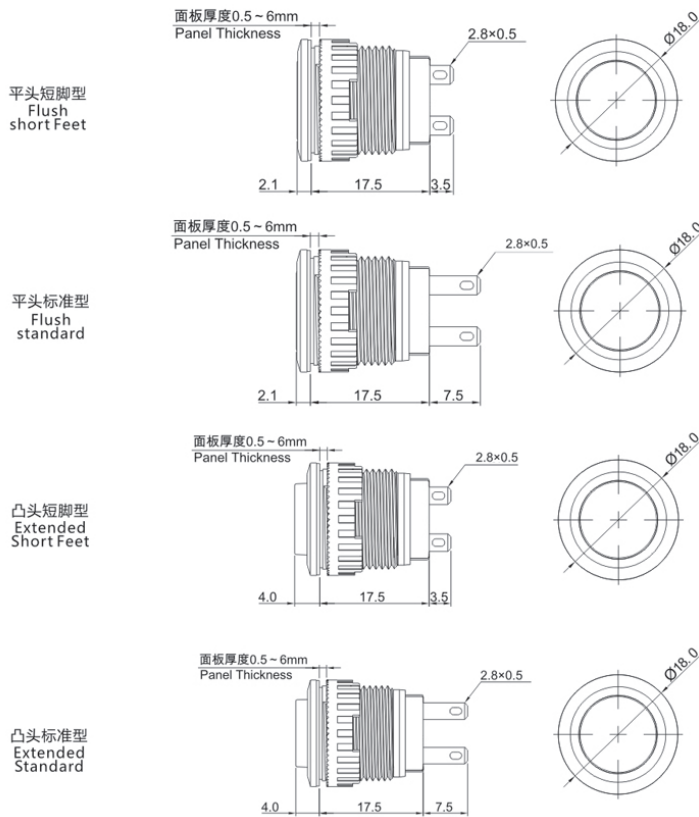

Product Type: TS6A series push-button ($\phi 16$)

Product Name: TS6A Series Illuminated PushButton

Product Description: IP67

Product Size

Ningbo SUPU Electronics Co., Ltd.

Address: No. 150, Xinxing 4th Road, High-tech Industrial Development Zone,
Cixi City, Zhejiang Province, China