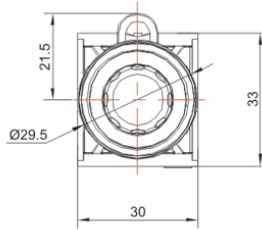

Product Type: Stop PushButton (TS2 Series)
 Product Name: TS2 Series Stop PushButton

Product Description: IP65、IP67

Product Size

纯平型
Recessed

Ningbo SUPU Electronics Co., Ltd.

Address: No. 150, Xinxing 4th Road, High-tech Industrial Development Zone,
 Cixi City, Zhejiang Province, China