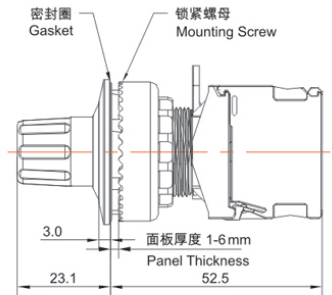

Product Type: Stop PushButton (TS2 Series)
 Product Name: TS2 Series Stop PushButton

Product Description: IP65、IP67

Product Size

纯平型
Recessed

Ningbo SUPU Electronics Co., Ltd.

Address: No. 150, Xinxing 4th Road, High-tech Industrial Development Zone,
 Cixi City, Zhejiang Province, China