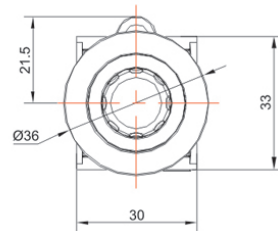

Product Type: Stop PushButton (TS2 Series)
 Product Name: TS2 Series Stop PushButton

Product Description: IP65、IP67

Product Size

纯平型
Recessed

Ningbo SUPU Electronics Co., Ltd.

Address: No. 150, Xinxing 4th Road, High-tech Industrial Development Zone,
 Cixi City, Zhejiang Province, China