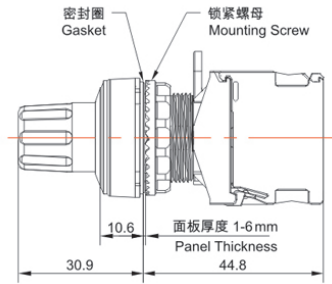

Product Type: Stop PushButton (TS2 Series)
 Product Name: TS2 Series Stop PushButton

Product Description: IP65、IP67

Product Size

纯平型
Recessed

Ningbo SUPU Electronics Co., Ltd.

Address: No. 150, Xinxing 4th Road, High-tech Industrial Development Zone,
 Cixi City, Zhejiang Province, China